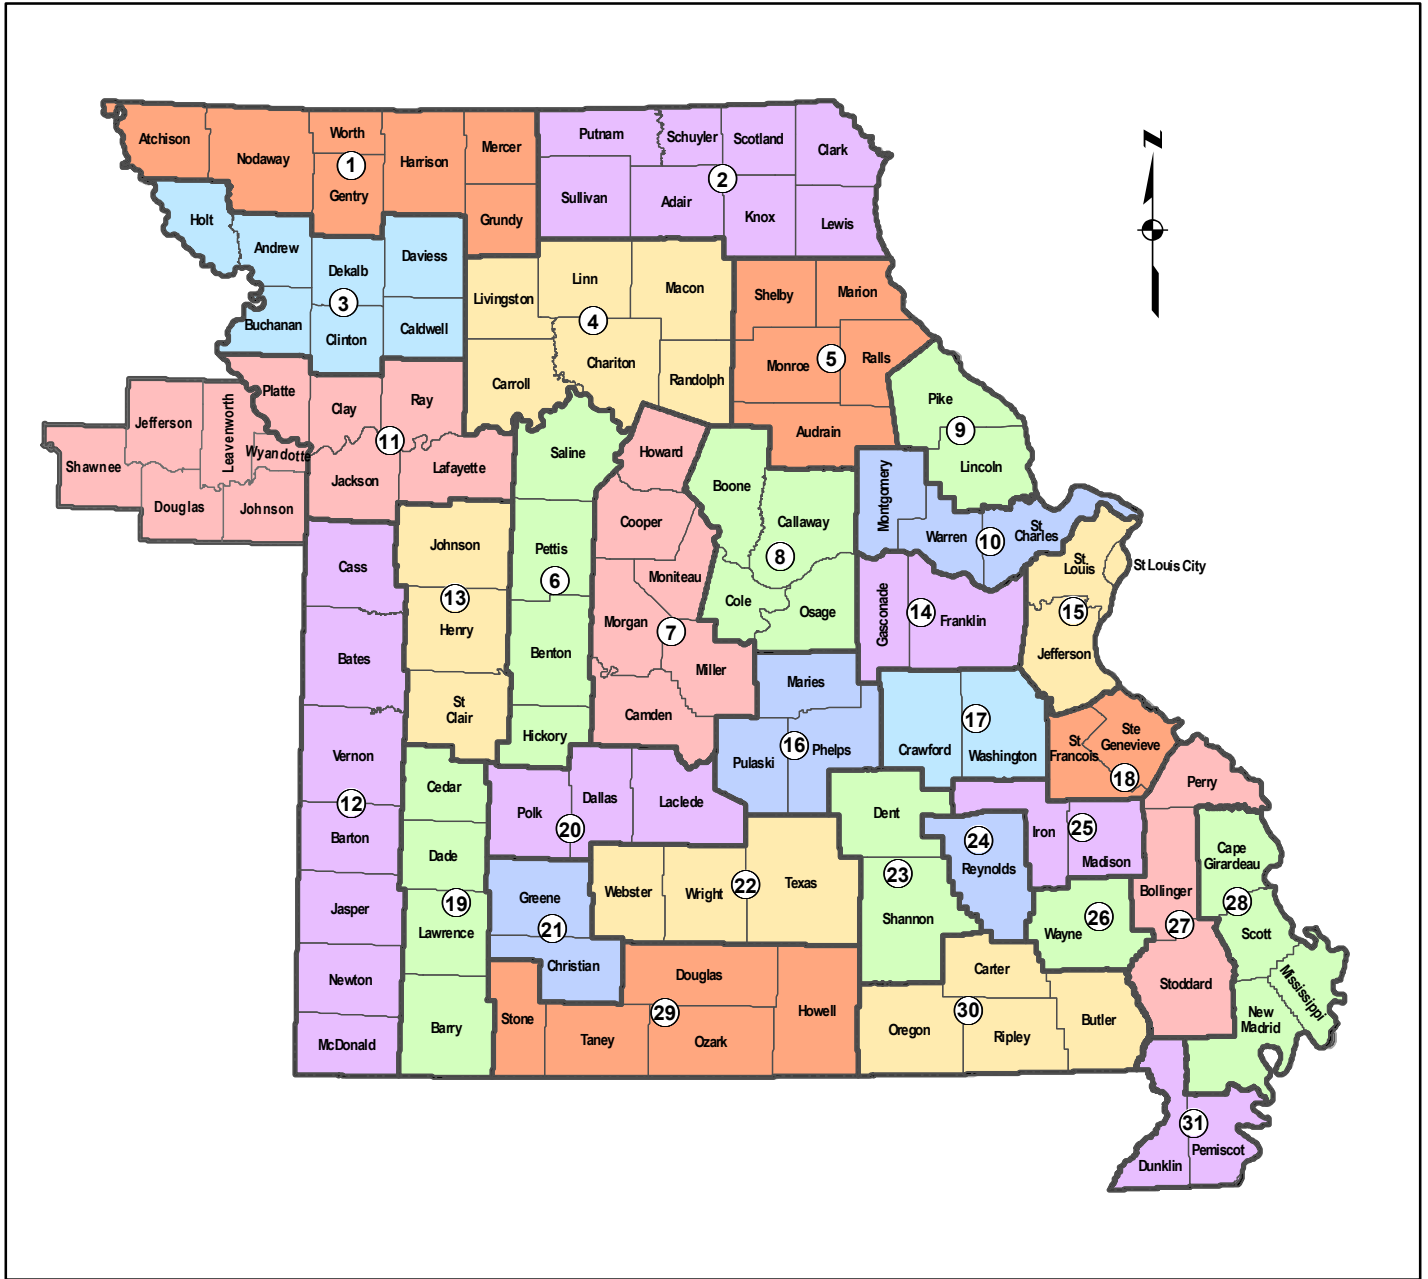

# MO SPCS2022 Preliminary Zone Configuration

Zone #	Zone Name	Zone Abbr.	Zone #	Zone Name	Zone Abbr.	Zone #	Zone Name	Zone Abbr.
1	MARYVILLE	MARY	11	KANSAS CITY	KANC	21	SPRINGFIELD	SPFD
2	KIRKSVILLE	KIRK	12	JOPLIN	JOPN	22	MARSHFIELD	MRFD
3	ST. JOSEPH	SJOS	13	WARRENSBURG	WARB	23	SALEM	SAL
4	MOBERLY	MOBY	14	WASHINGTON	WASH	24	ELLINGTON	ELTN
5	HANNIBAL	HAN	15	ST LOUIS	STL	25	FREDRICKTOWN	FRED
6	SEDALIA	SED	16	ROLLA	ROL	26	PIEDMONT	PIED
7	BOONVILLE	BNVL	17	CUBA	CUBA	27	PERRYVILLE	PRVL
8	COLUMBIA	COL	18	FARMINGTON	FARM	28	CAPE GIRARDEAU	CAPG
9	TROY	TROY	19	MONETT	MONT	29	WEST PLAINS	WPLN
10	ST. CHARLES	STCH	20	LEBANON	LEBN	30	POPLAR BLUFF	PLRB
						31	KENNETT	KNET